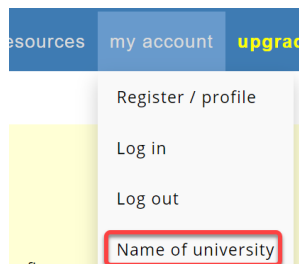

2. Choose your university, if any (why???) (You will see the link for this, after doing #1 above)

Three quick questions:

1. Are you at a university or college? (If not, just choose NO)
2. In what country is the university / college?
3. Select the university / college from the list

3. Click on the link in the email you receive, to confirm your email address

Register for English Corpora Inbox x

admin@english-corpora.org

to me

11

<https://www.english-corpora.org/reg3.asp?L=e&c=qwukitruj&e=[REDACTED]>

If this does not work, then go to:

<https://www.english-corpora.org/reg3.asp?L=e&e=[REDACTED]>

and input the following nine letter code (without the brackets, and all in lower case letters):

[qwukitruj]

Thank you.